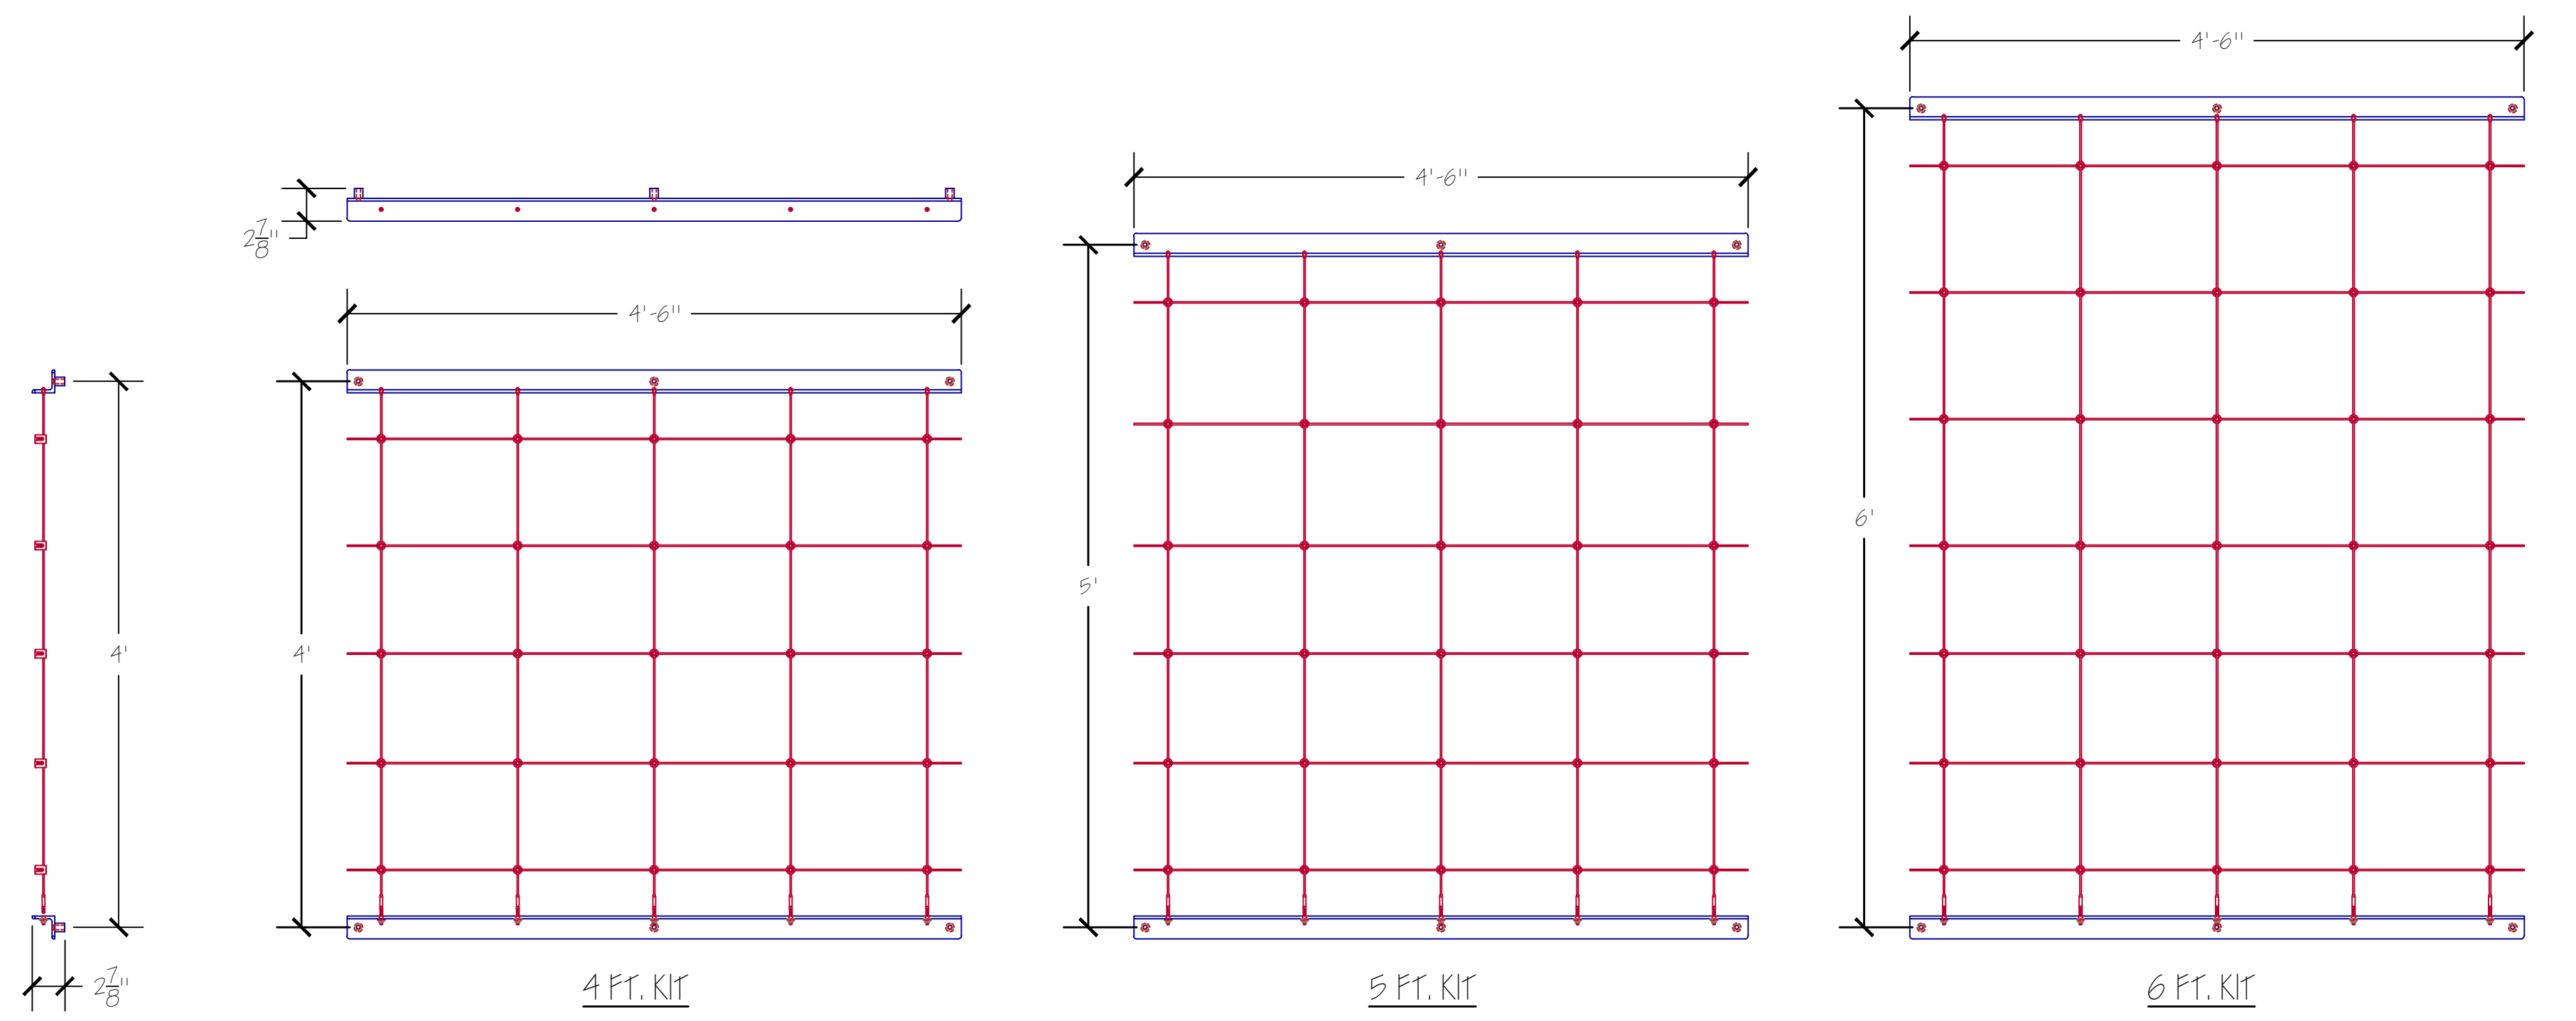

WALL GARDEN TRELLIS - ISOMETRIC VIEWS N.T.S.

NOTE:
THIS SYSTEM IS DESIGNED TO BE INSTALLED IN MASONRY OR CONCRETE WALLS ONLY.
ALL MOUNTING HARDWARE INCLUDED WITH KIT.

WALL GARDEN TRELLIS - ELEVATIONS & PLAN VIEW SCALE: 1\"/>

PRODUCT: WALL GARDEN TRELLIS SYSTEM.	
CONTENT: STANDARD SYSTEM DETAILS.	
DRAWN BY: PRANZ, J.	
DATE: 07-11-2019	2111 54TH WAY LARGO, FL 34771 PH: 727-558-1924 FAX: 727-559-6314 SALES@SECOOUTH.COM
<small> PROPERTY AND CONFIDENTIAL INFORMATION CONTAINED IN THIS DRAWING IS THE SOLE PROPERTY OF SECO SOUTH INC. ANY REPRODUCTION IN PART OR AS A WHOLE WITHOUT THE WRITTEN PERMISSION OF SECO SOUTH INC. IS PROHIBITED. </small>	
