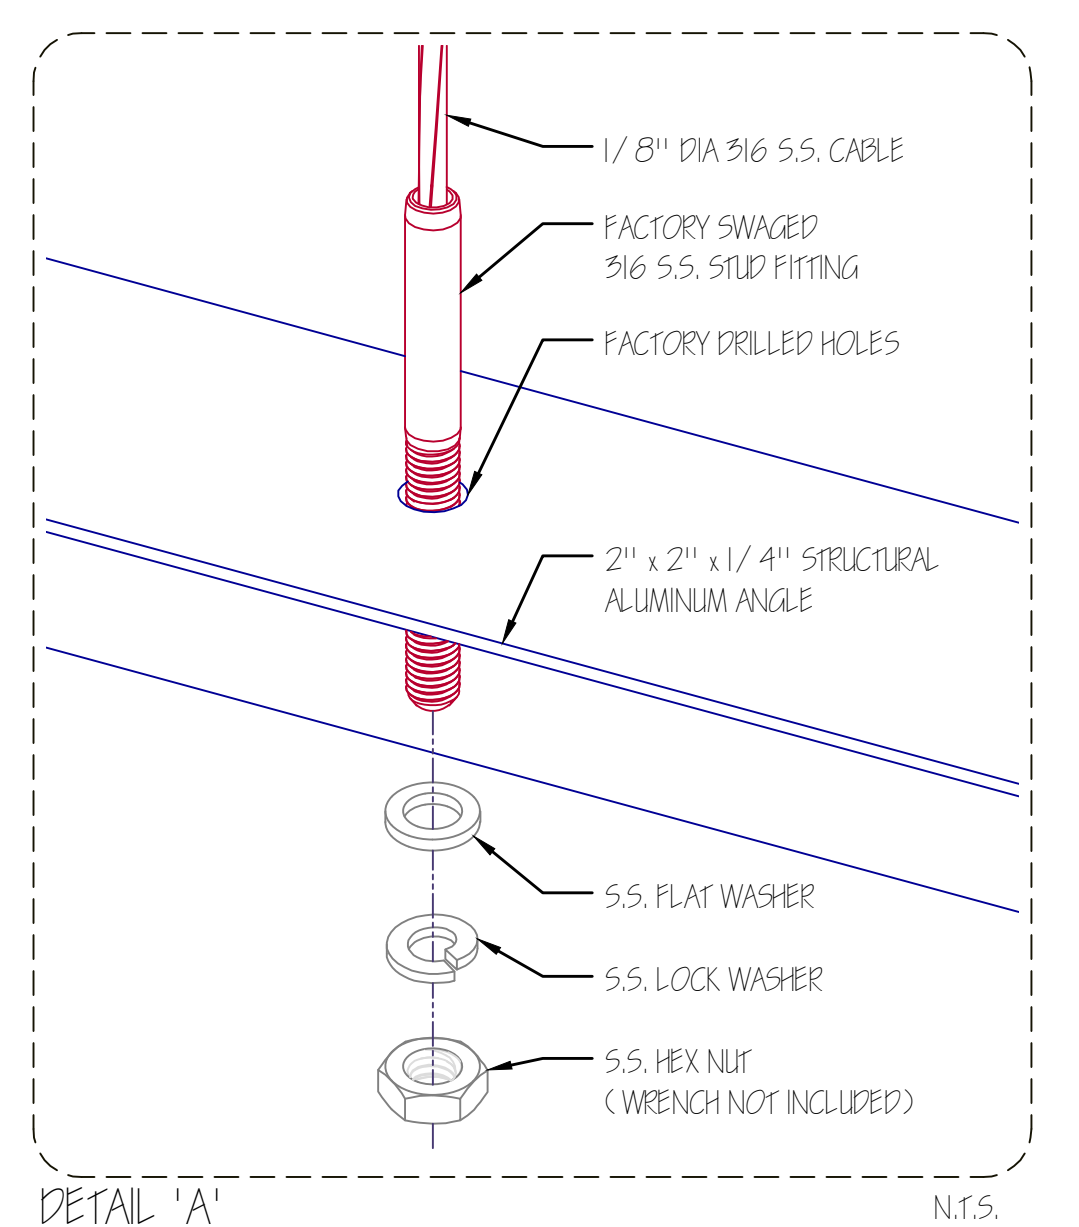

WALL GARDEN TRELLIS - ISOMETRIC VIEWS N.T.S.

NOTE:
THIS SYSTEM IS DESIGNED TO BE INSTALLED IN MASONRY OR CONCRETE WALLS ONLY.
ALL MOUNTING HARDWARE INCLUDED WITH KIT.

WALL GARDEN TRELLIS - ELEVATIONS & PLAN VIEW SCALE: 1\"/>

PRODUCT: WALL GARDEN TRELLIS SYSTEM.	
CONTENT: STANDARD SYSTEM DETAILS.	
DRAWN BY: PRANZ, J.	
DATE: 07-11-2019	2111 54TH WAY LARGO, FL 34771 PH: 727-558-1924 FAX: 727-559-6314 SALES@SECOOUTH.COM
<small> PROPERTY AND CONFIDENTIAL INFORMATION CONTAINED IN THIS DRAWING IS THE SOLE PROPERTY OF SECO SOUTH INC. ANY REPRODUCTION IN PART OR AS A WHOLE WITHOUT THE WRITTEN PERMISSION OF SECO SOUTH INC. IS PROHIBITED. </small>	
