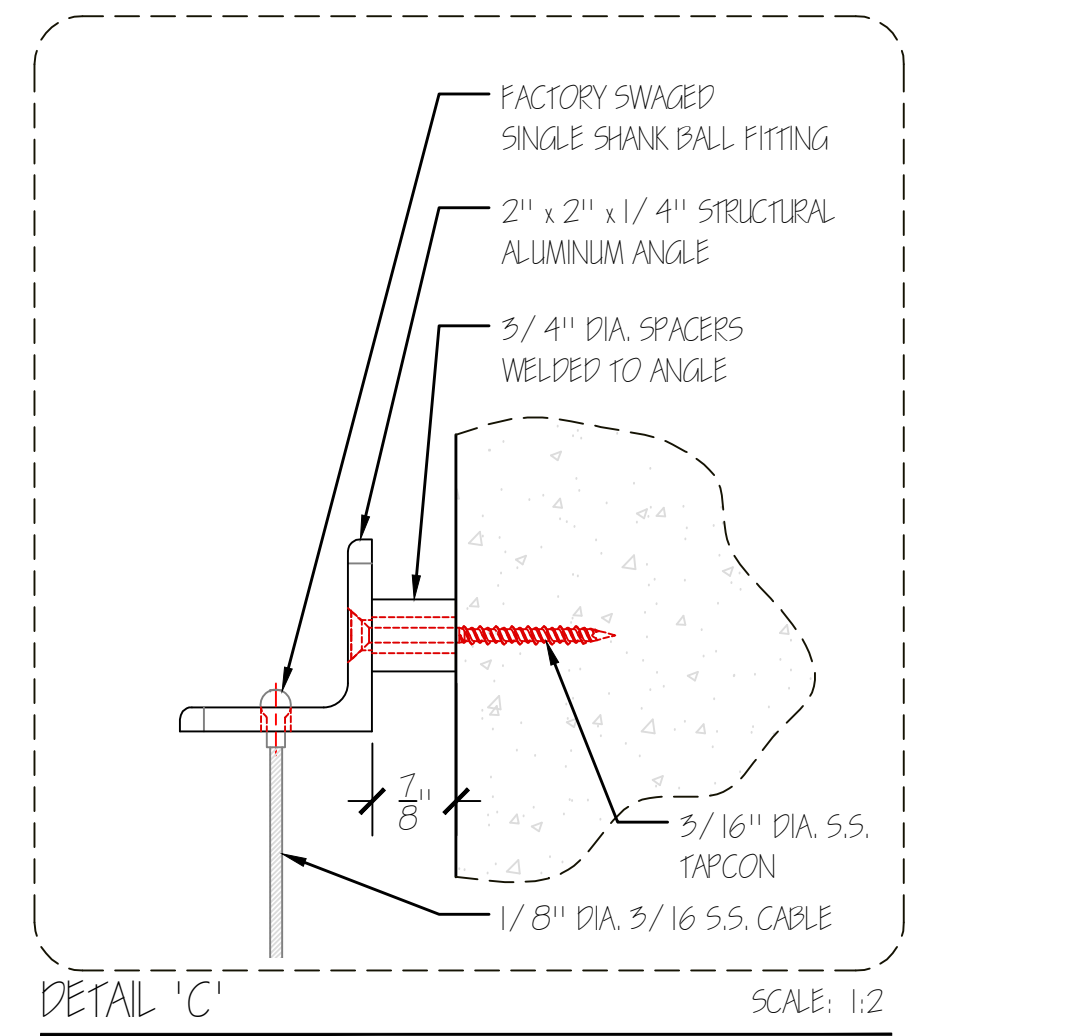

WALL GARDEN TRELLIS - ISOMETRIC VIEWS N.T.S.

NOTE:
THIS SYSTEM IS DESIGNED TO BE INSTALLED IN MASONRY OR CONCRETE WALLS ONLY.
ALL MOUNTING HARDWARE INCLUDED WITH KIT.

WALL GARDEN TRELLIS - ELEVATIONS & PLAN VIEW SCALE: 1\"/>

PRODUCT: WALL GARDEN TRELLIS SYSTEM.	
CONTENT: STANDARD SYSTEM DETAILS.	
DRAWN BY: PRANZ, J.	
DATE: 07-11-2019	2111 54TH WAY LARGO, FL 34771 PH: 727-558-1924 FAX: 727-559-6314 SALES@SECOOUTH.COM
<small> PROPERTY AND CONFIDENTIAL INFORMATION CONTAINED IN THIS DRAWING IS THE SOLE PROPERTY OF SECO SOUTH INC. ANY REPRODUCTION IN PART OR AS A WHOLE WITHOUT THE WRITTEN PERMISSION OF SECO SOUTH INC. IS PROHIBITED. </small>	
