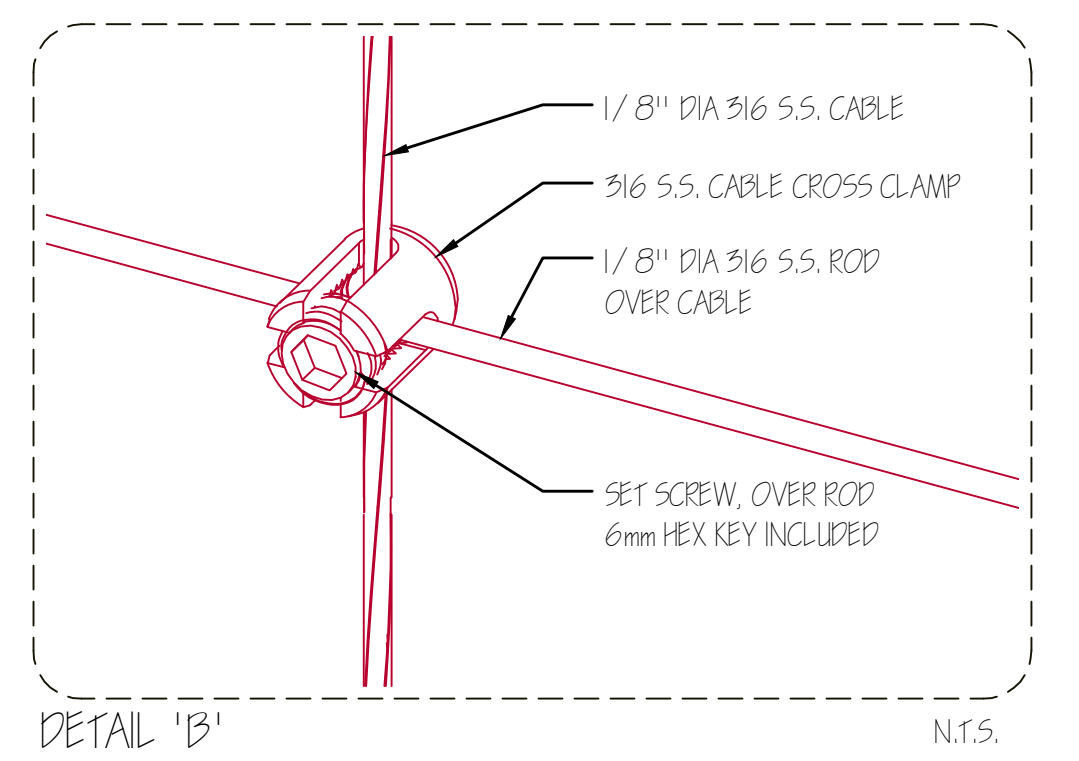

WALL GARDEN TRELLIS - ISOMETRIC VIEWS N.T.S.

NOTE:
THIS SYSTEM IS DESIGNED TO BE INSTALLED IN MASONRY OR CONCRETE WALLS ONLY.
ALL MOUNTING HARDWARE INCLUDED WITH KIT.

WALL GARDEN TRELLIS - ELEVATIONS & PLAN VIEW SCALE: 1\"/>

PRODUCT: WALL GARDEN TRELLIS SYSTEM.	
CONTENT: STANDARD SYSTEM DETAILS.	
DRAWN BY: PRANZ, J.	
DATE: 07-11-2019	2111 54TH WAY LARGO, FL 34771 PH: 727-558-1924 FAX: 727-559-6314 SALES@SECOOUTH.COM
<small> PROPERTY AND CONFIDENTIAL INFORMATION CONTAINED IN THIS DRAWING IS THE SOLE PROPERTY OF SECO SOUTH INC. ANY REPRODUCTION IN PART OR AS A WHOLE WITHOUT THE WRITTEN PERMISSION OF SECO SOUTH INC. IS PROHIBITED. </small>	
