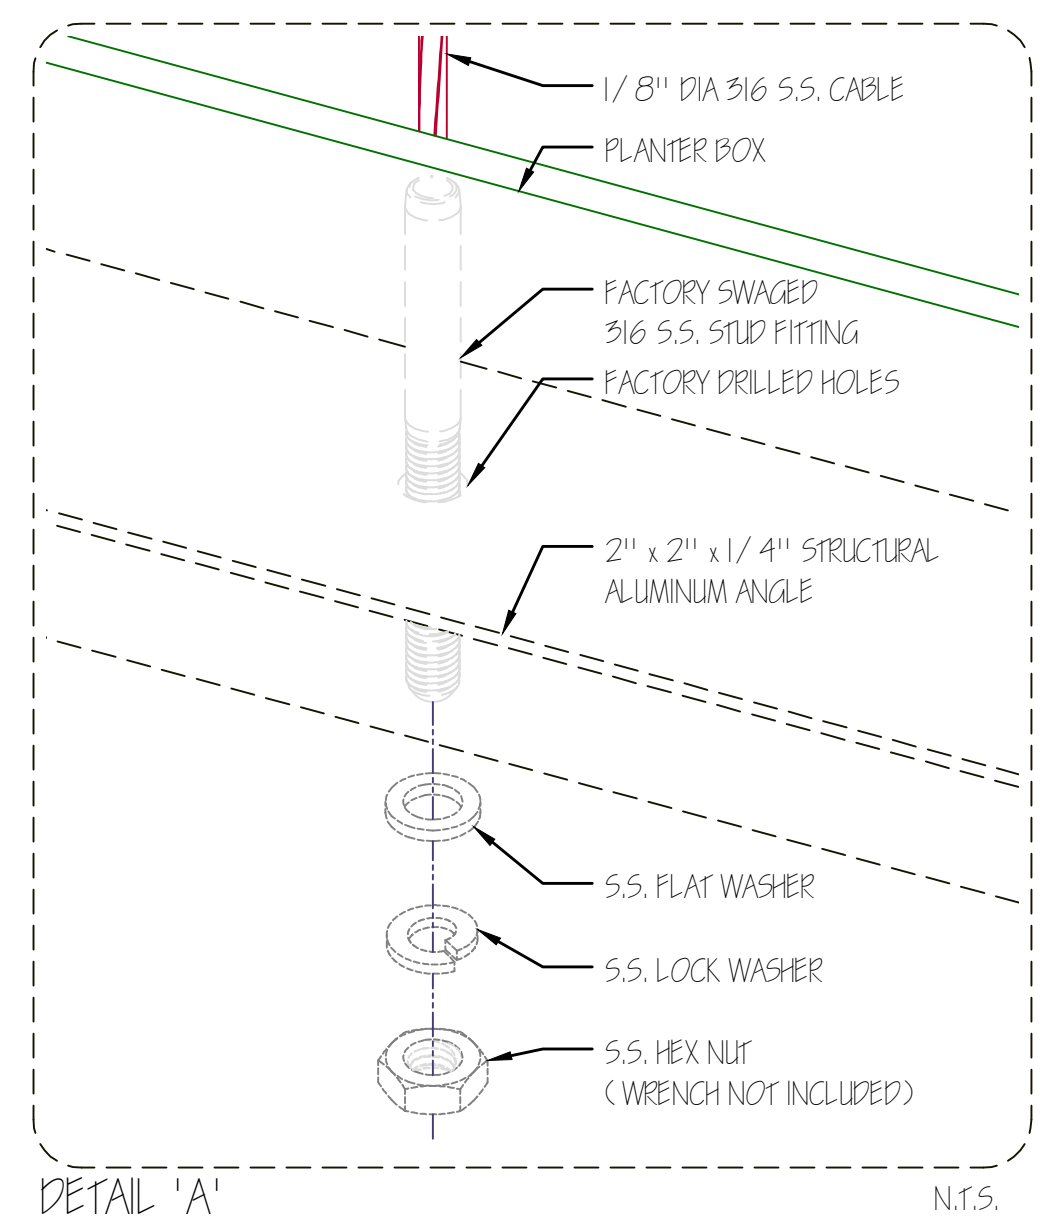

WALL GARDEN TRELLIS WITH PLANTER BOX - ISOMETRIC VIEWS N.T.S.

WALL GARDEN TRELLIS WITH PLANTER BOX - ELEVATIONS & PLAN VIEW SCALE: 1" = 1'

PRODUCT: WALL GARDEN TRELLIS WITH PLANTER BOX SYSTEM.
 CONTENT: STANDARD SYSTEM DETAILS.
 DRAWN BY: PRANZ, J.
 DATE: 07-11-2019