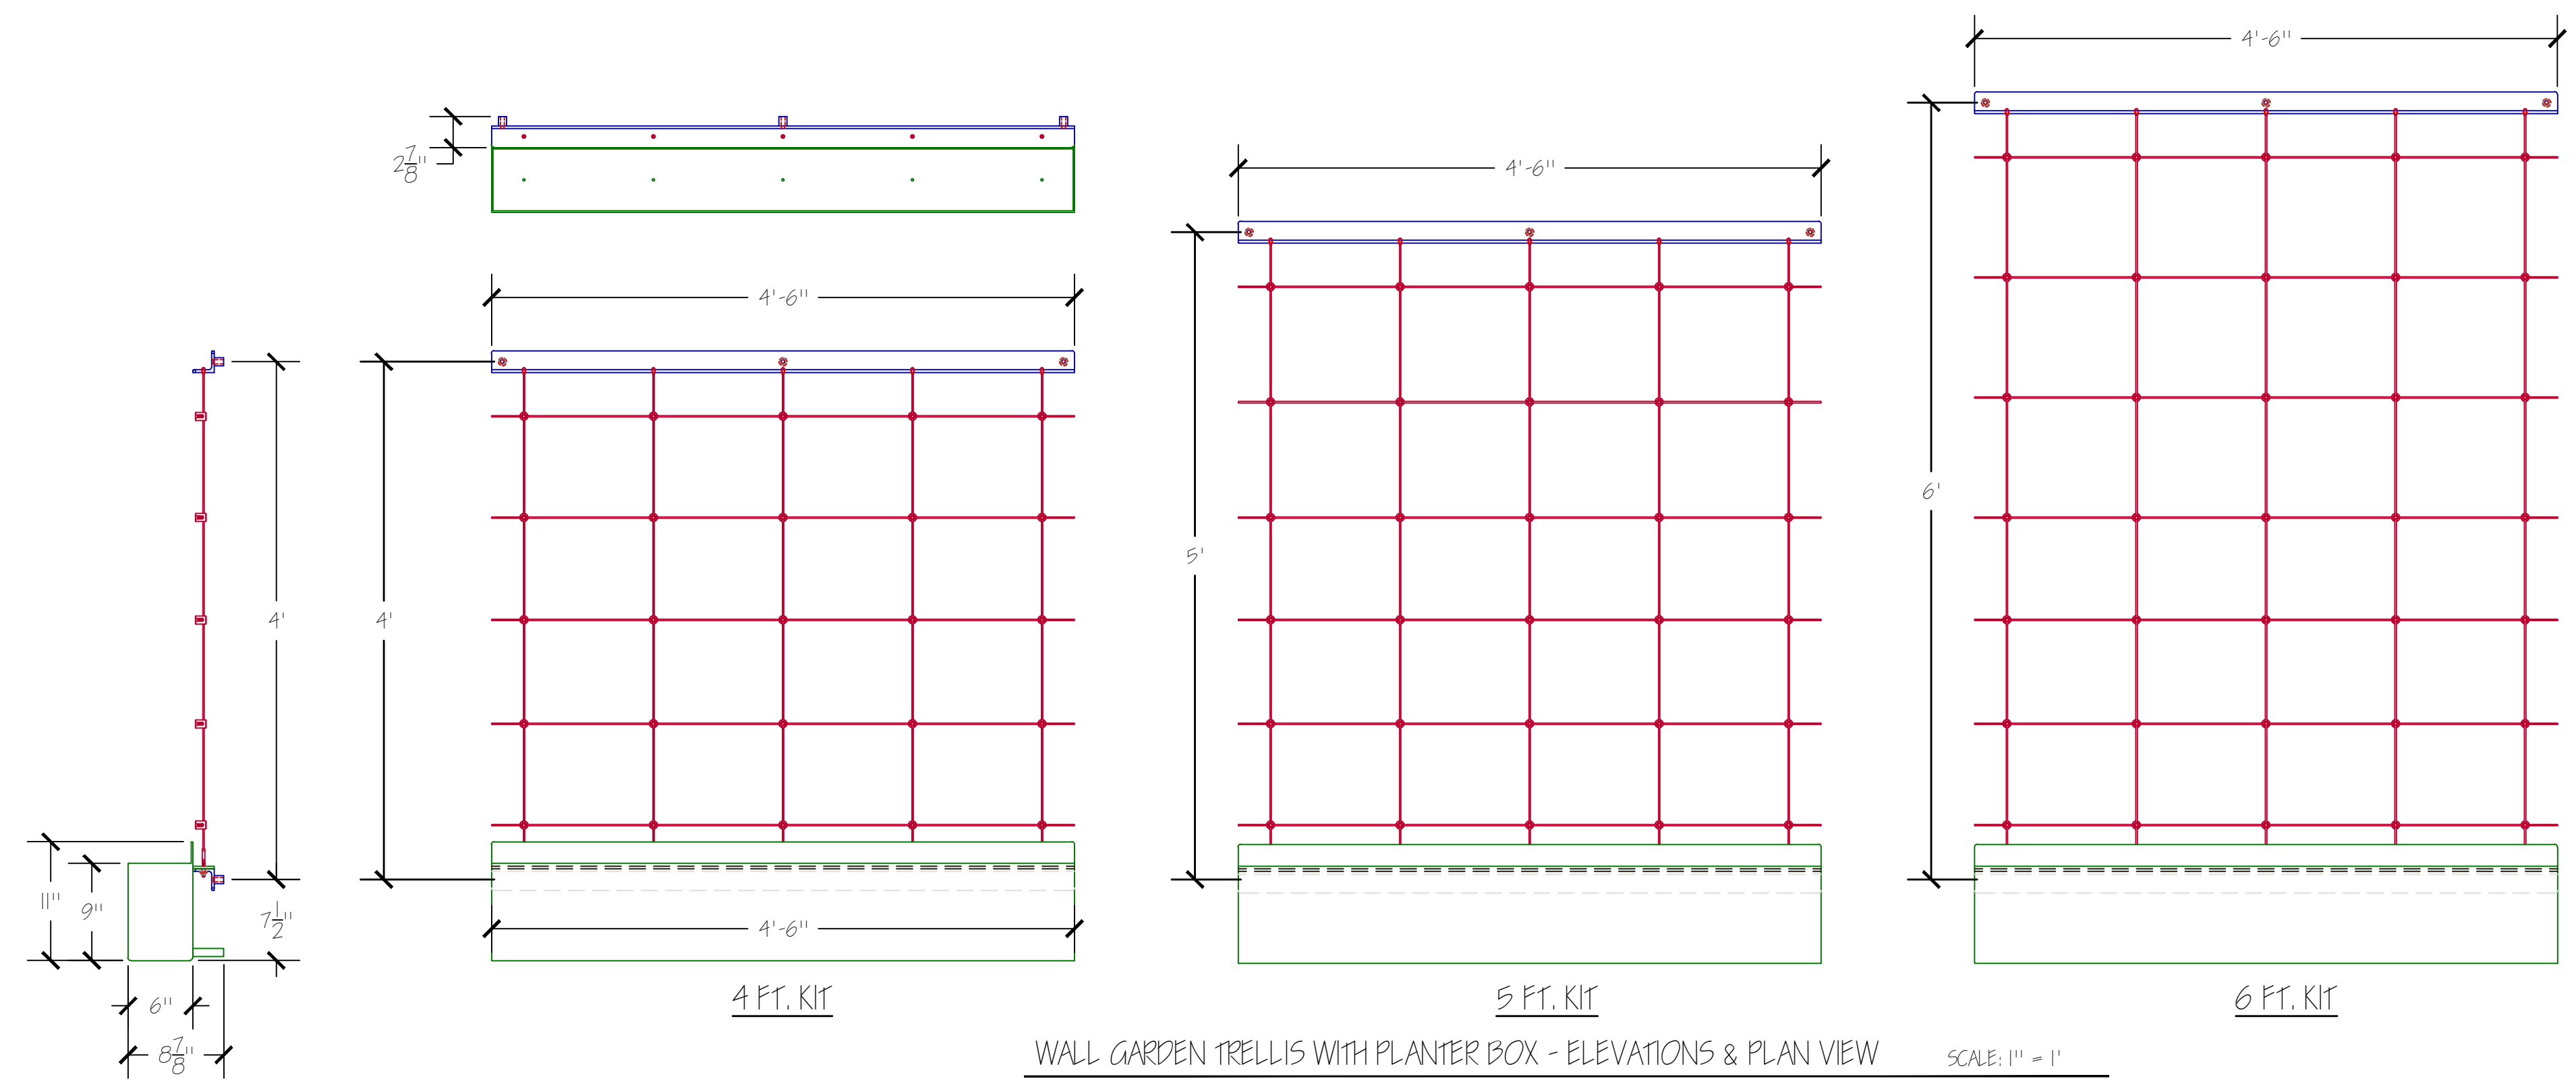

WALL GARDEN TRELLIS WITH PLANTER BOX - ISOMETRIC VIEWS N.T.S.

WALL GARDEN TRELLIS WITH PLANTER BOX - ELEVATIONS & PLAN VIEW SCALE: 1" = 1'

PRODUCT: WALL GARDEN TRELLIS WITH PLANTER BOX SYSTEM.
 CONTENT: STANDARD SYSTEM DETAILS.
 DRAWN BY: PRANZ, J.
 DATE: 07-11-2019