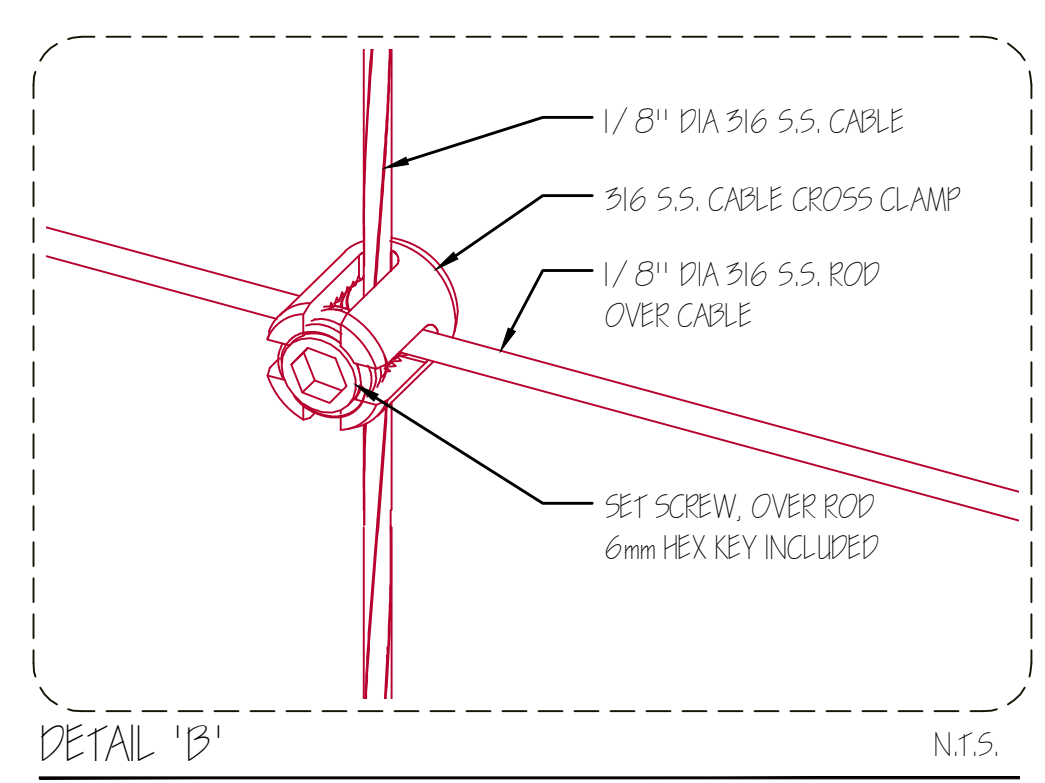

WALL GARDEN TRELLIS WITH PLANTER BOX - ISOMETRIC VIEWS N.T.S.

WALL GARDEN TRELLIS WITH PLANTER BOX - ELEVATIONS & PLAN VIEW SCALE: 1" = 1'

PRODUCT: WALL GARDEN TRELLIS WITH PLANTER BOX SYSTEM.
 CONTENT: STANDARD SYSTEM DETAILS.
 DRAWN BY: PRANZ, J.
 DATE: 07-11-2019