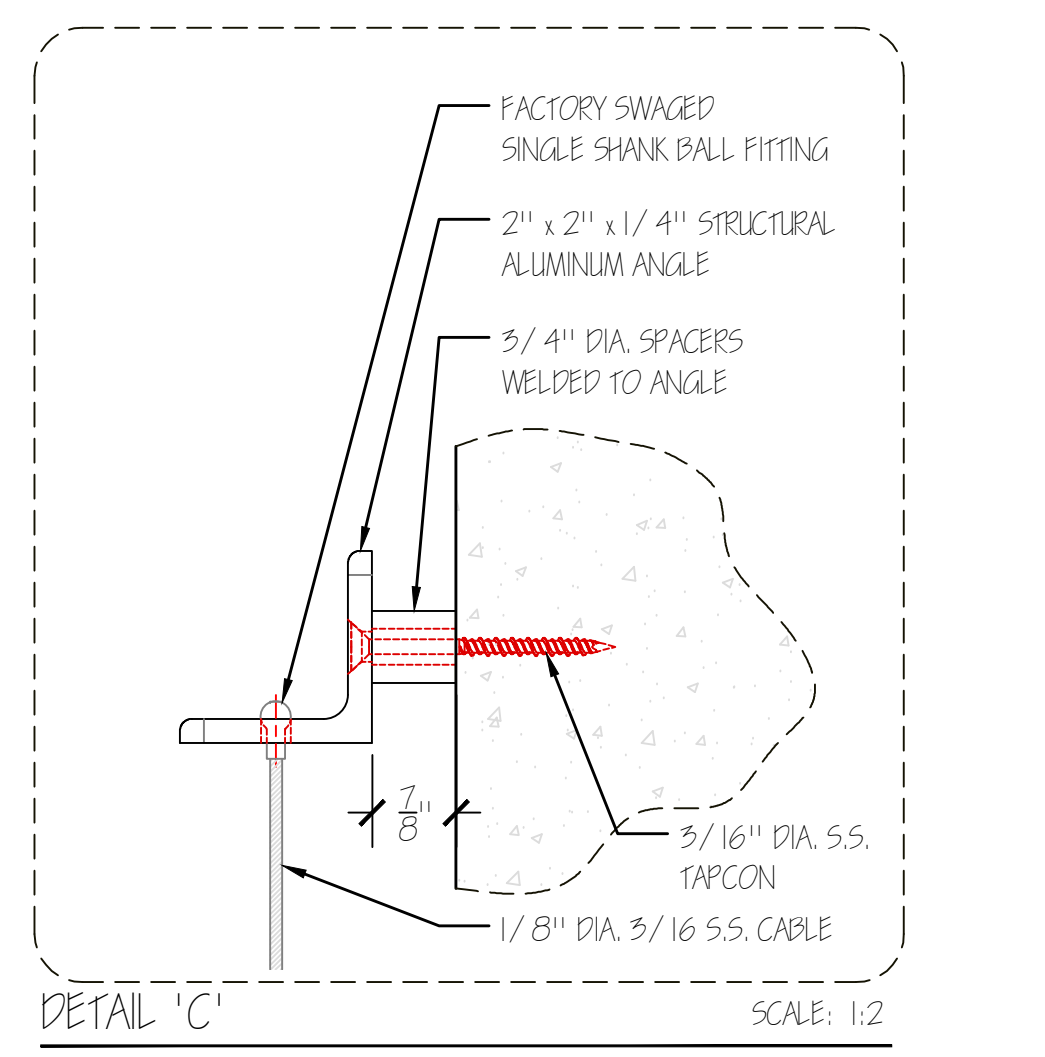

WALL GARDEN TRELLIS WITH PLANTER BOX - ISOMETRIC VIEWS N.T.S.

WALL GARDEN TRELLIS WITH PLANTER BOX - ELEVATIONS & PLAN VIEW SCALE: 1" = 1'

PRODUCT: WALL GARDEN TRELLIS WITH PLANTER BOX SYSTEM.
 CONTENT: STANDARD SYSTEM DETAILS.
 DRAWN BY: PRANZ, J.
 DATE: 07-11-2019