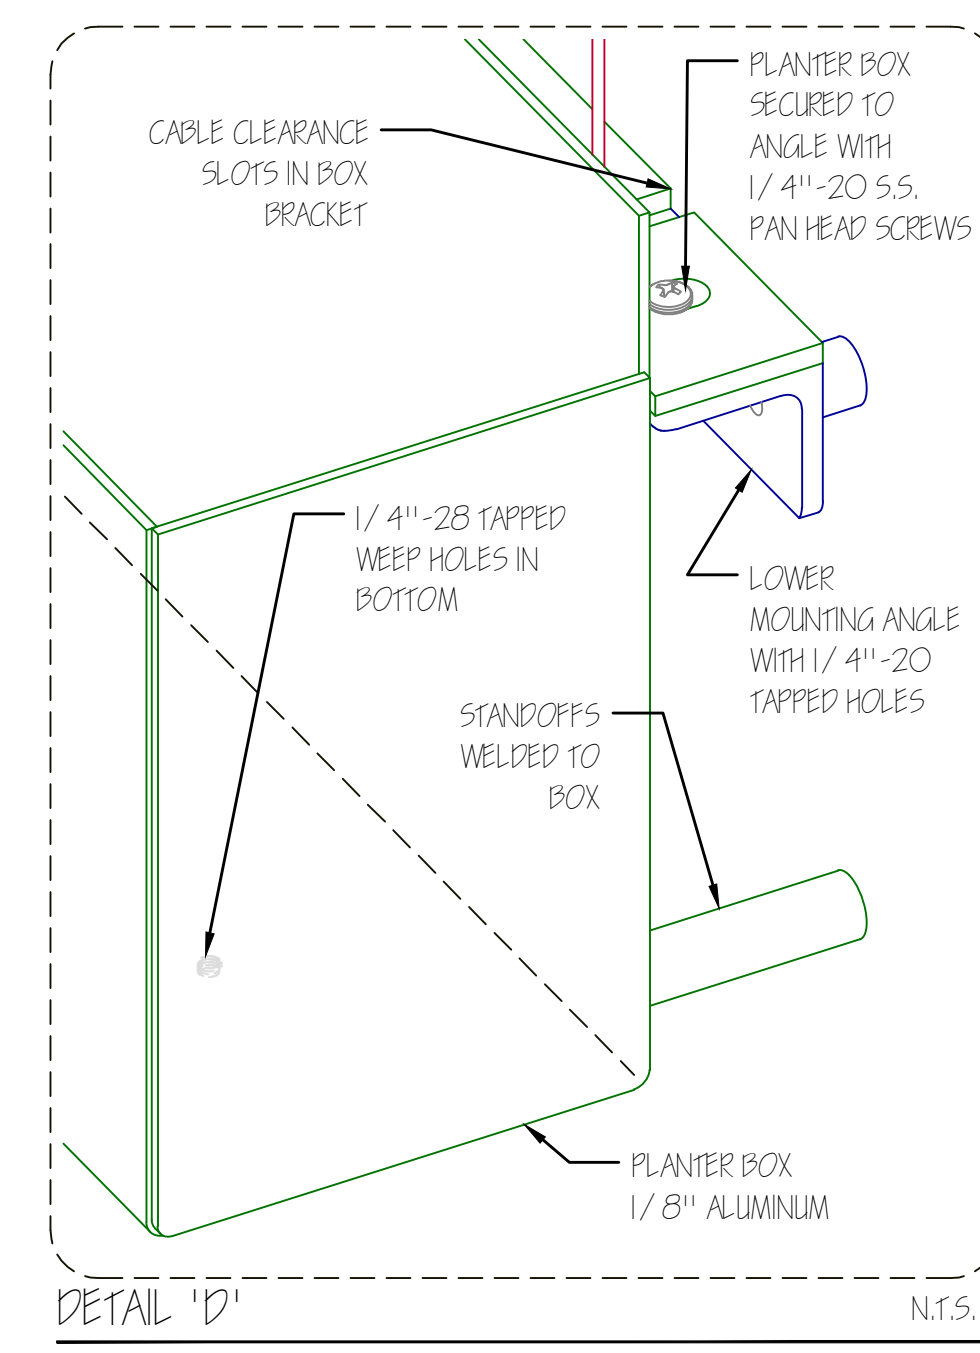

WALL GARDEN TRELLIS WITH PLANTER BOX - ISOMETRIC VIEWS N.T.S.

WALL GARDEN TRELLIS WITH PLANTER BOX - ELEVATIONS & PLAN VIEW SCALE: 1" = 1'

PRODUCT: WALL GARDEN TRELLIS WITH PLANTER BOX SYSTEM.
 CONTENT: STANDARD SYSTEM DETAILS.
 DRAWN BY: PRANZ, J.
 DATE: 07-11-2019